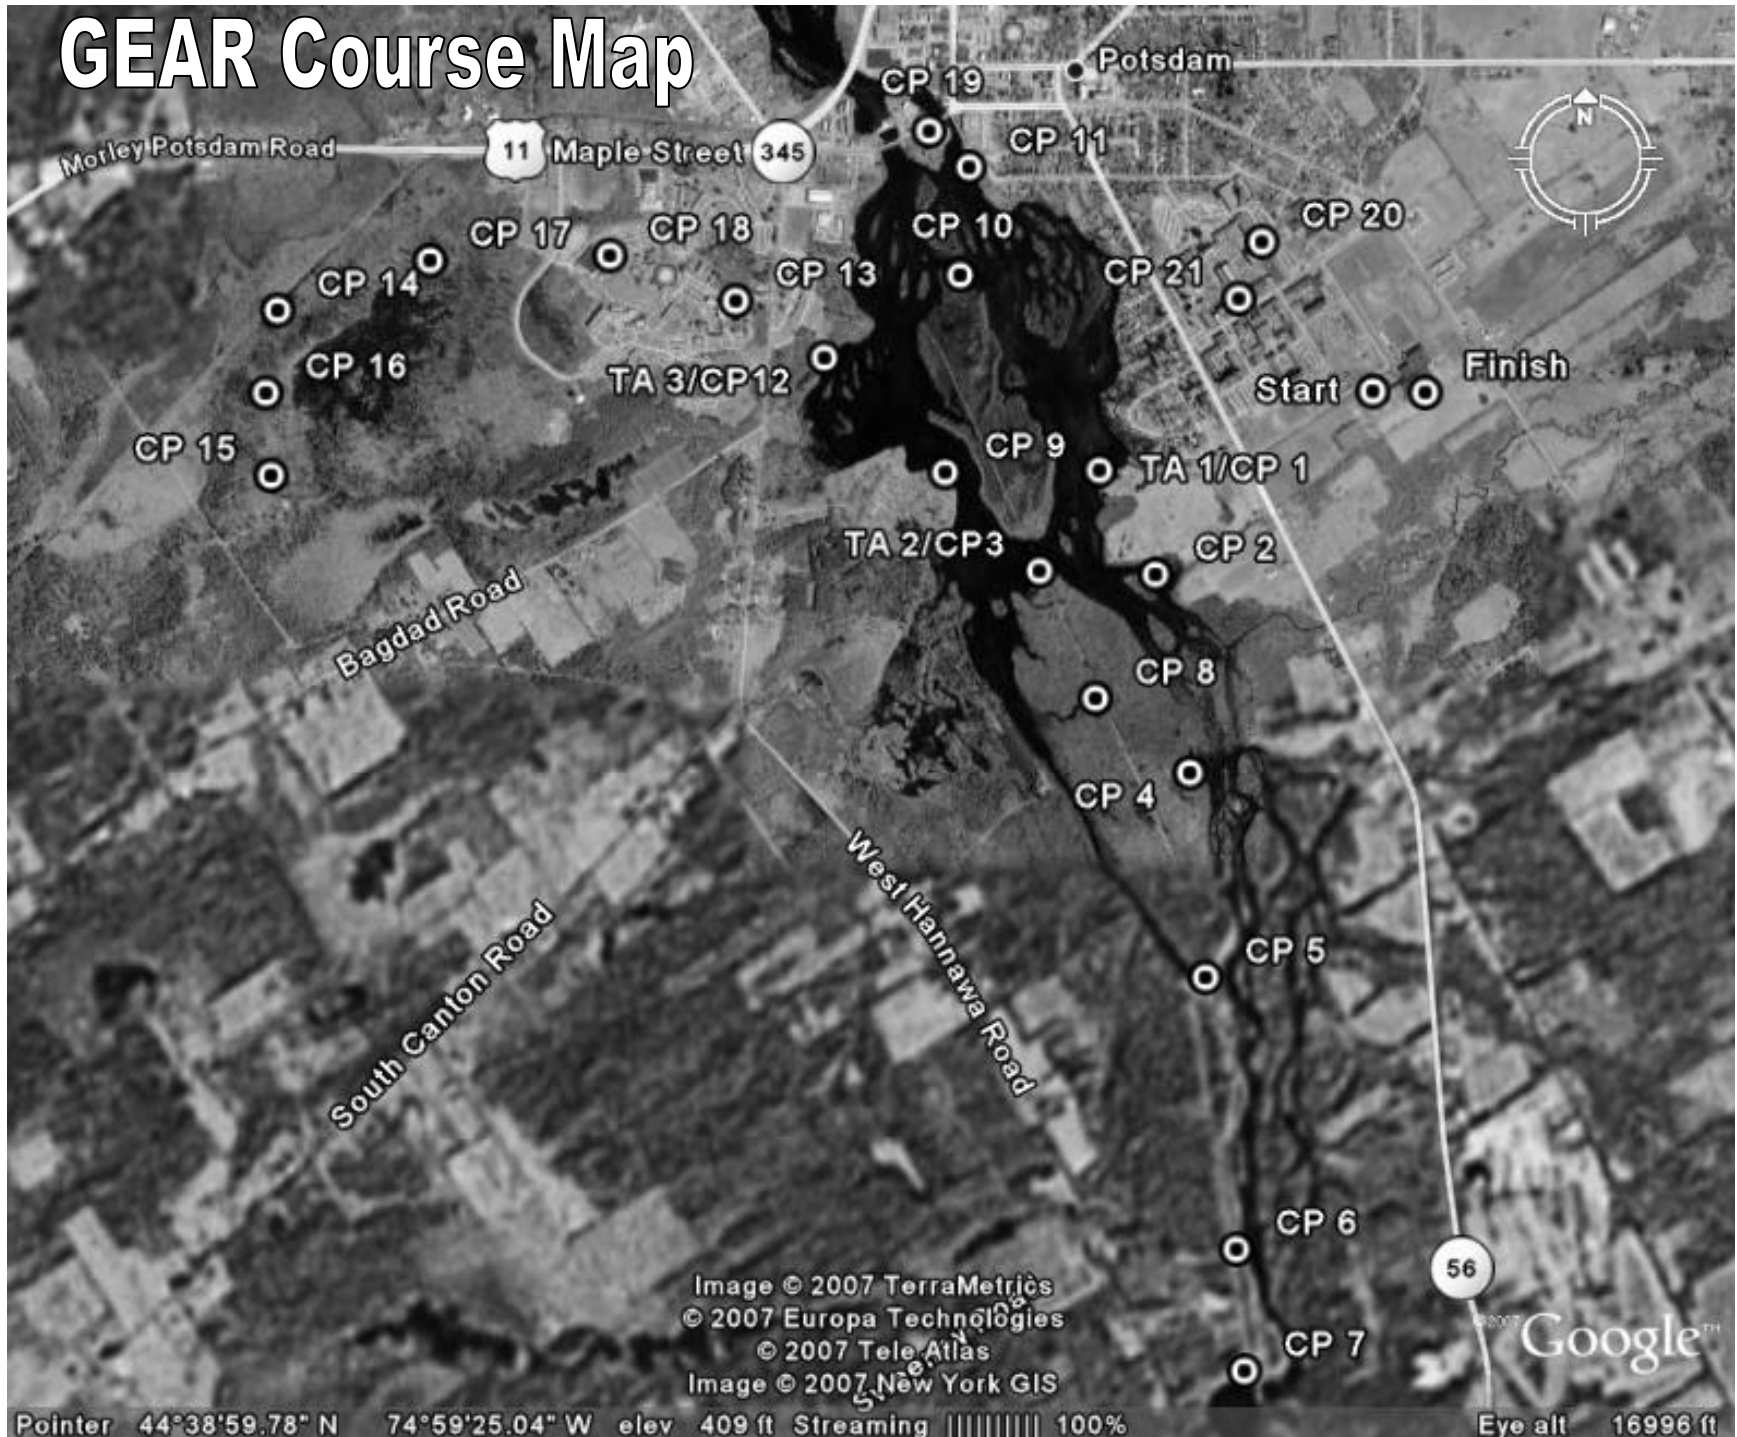

GEAR Course Map

Image © 2007 TerraMetrics
© 2007 Europa Technologies
© 2007 Tele Atlas
Image © 2007 New York GIS

Google™

Pointer 44°38'59.78" N 74°59'25.04" W elev 409 ft Streaming ||||| 100%

Eye alt 16996 ft