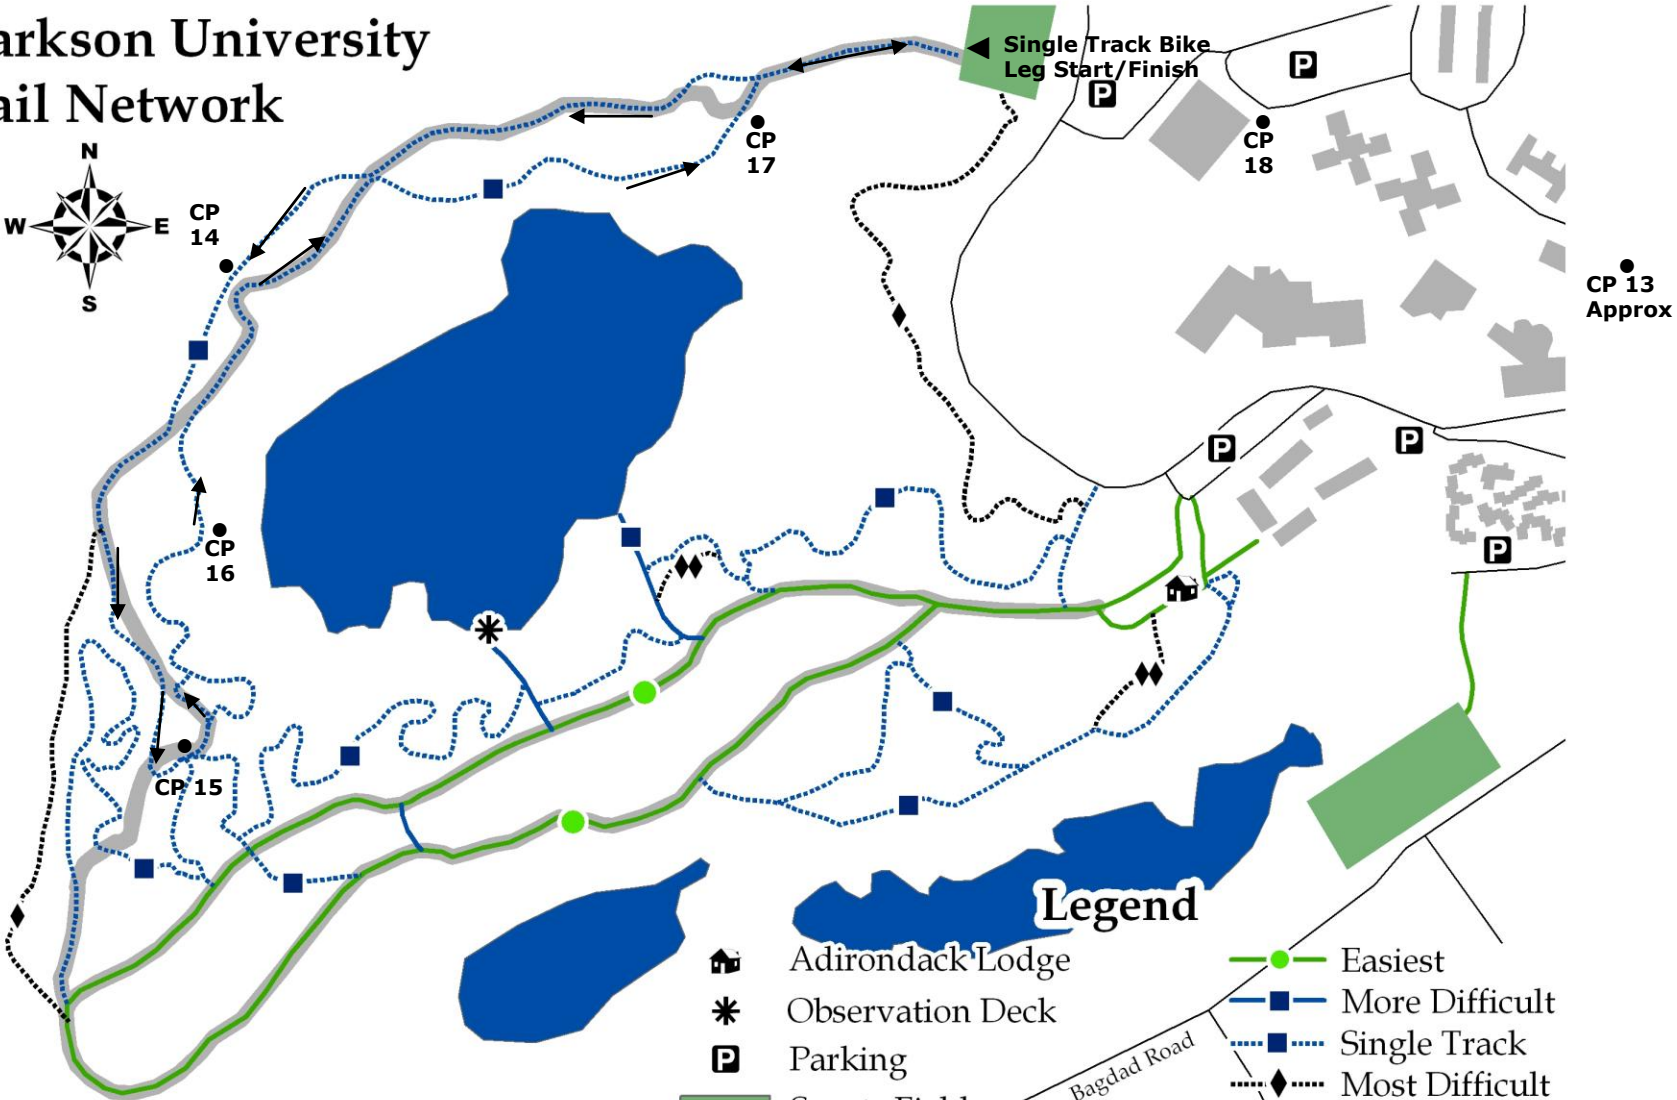

Clarkson University Trail Network

GEAR BIKE MAP #1

Please follow direction of travel arrows.

Legend

- Adirondack Lodge
- Observation Deck
- Parking
- Sports Fields
- Open Water and Wet Areas
- Buildings
- Easiest
- More Difficult
- Single Track
- Most Difficult
- Experts Only
- XC Ski Trail
- Roads