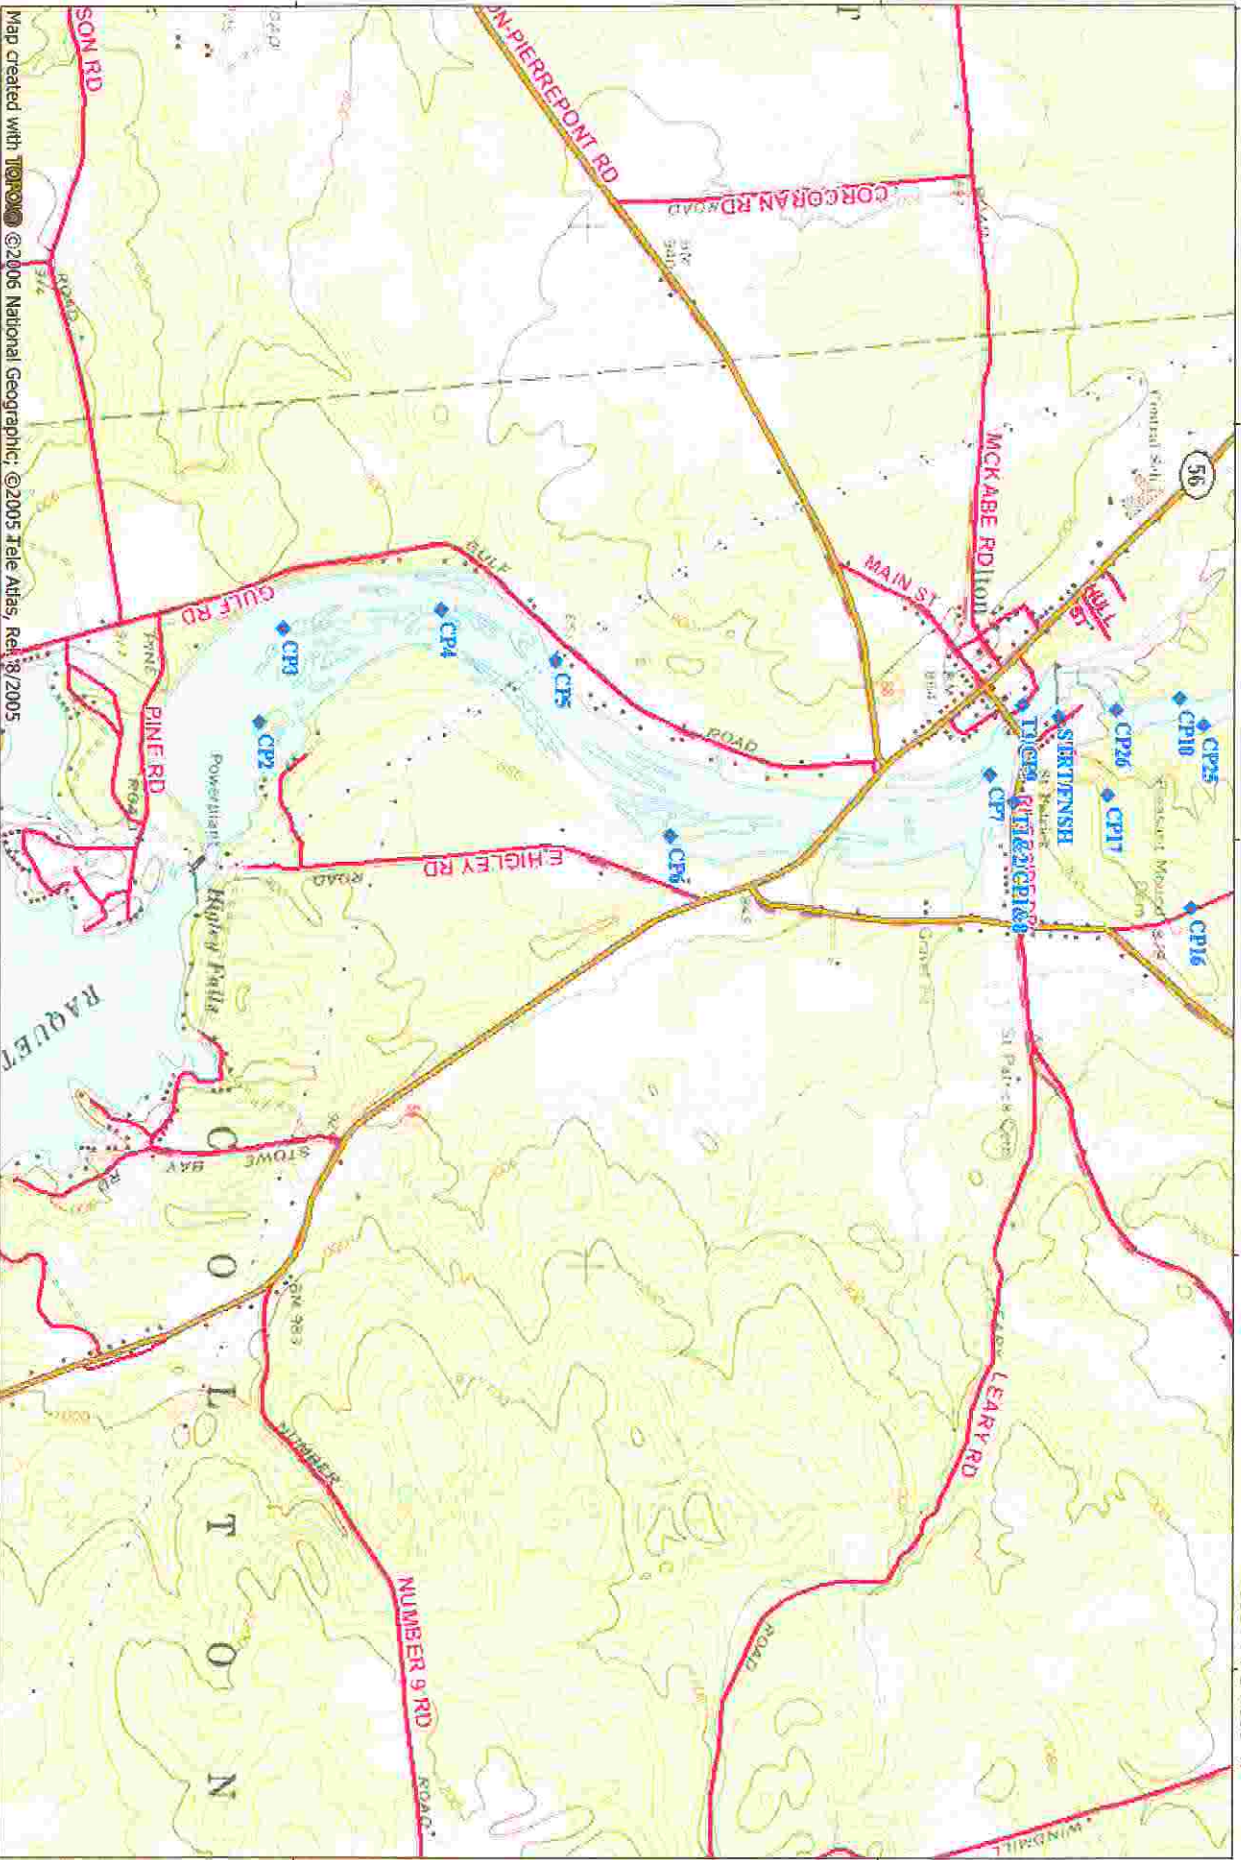

TOPOI map printed on 09/26/08 from "GEAR 08 Go Extreme Map w CP numbers.tpo"

WGS84 74°54.000' W

74°57.000' W

74°56.000' W

74°55.000' W

74°54.000' W

44°33.000' N

44°32.000' N

44°33.000' N

44°32.000' N

74°58.000' W

74°57.000' W

74°56.000' W

74°55.000' W

WGS84 74°54.000' W

Map created with **TOPOI** ©2006 National Geographic, ©2005 Jale Atlas, Ref: 8/2005

14°
MN TN
09/26/08