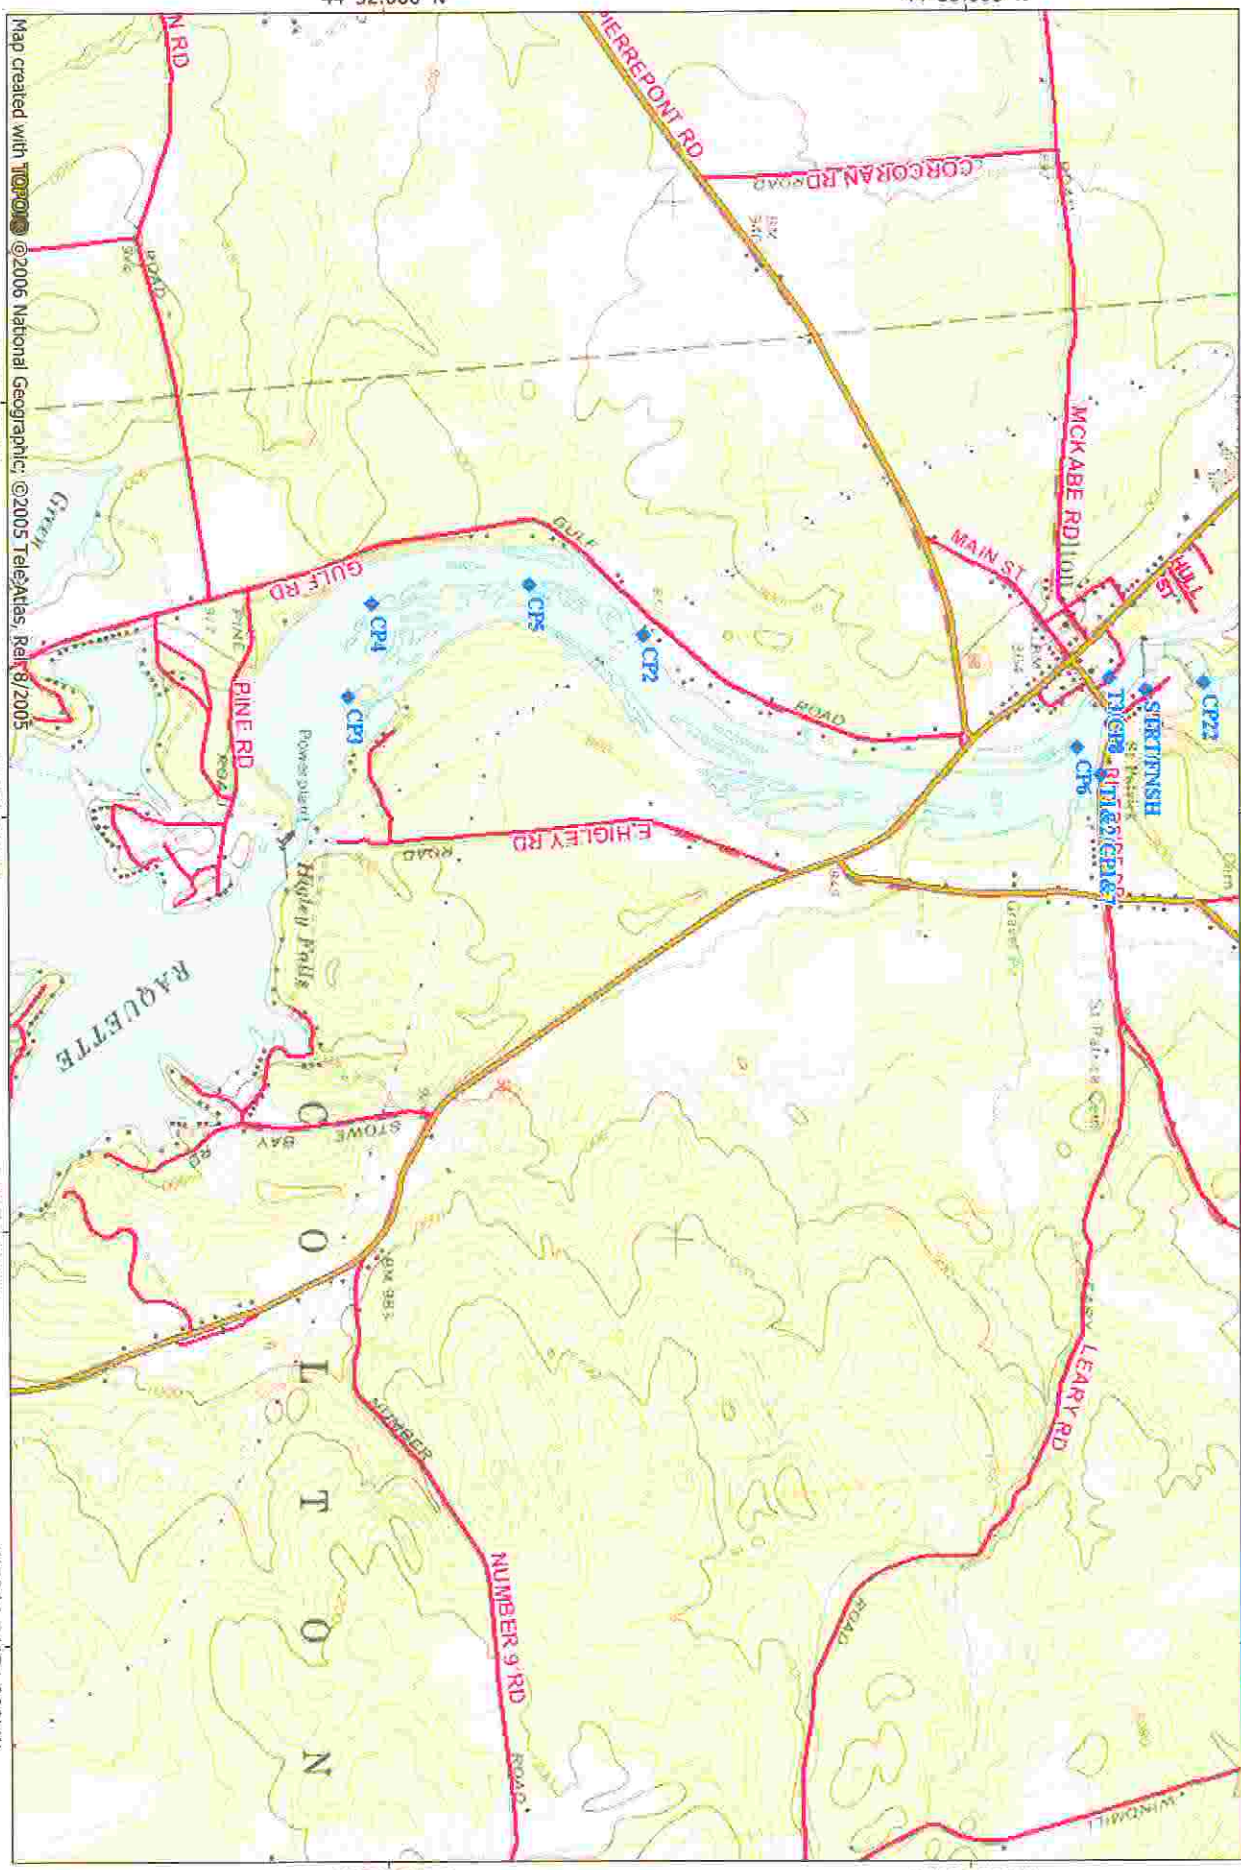

TOPoI map printed on 09/26/08 from "GEAR 08 Go Easy Map w Cp numbers.tpc"

Map created with  ©2006 National Geographic. ©2005 Tere Atlas, Rel. 8/2005

09/26/08  
14°  
MN TN

TOPoI map printed on 09/26/08 from "GEAR 08 Go Easy Map w CP numbers.tpo"

Map created with TOPoI © 2006 National Geographic, ©2005 TeleAtlas, Rail 8/2005